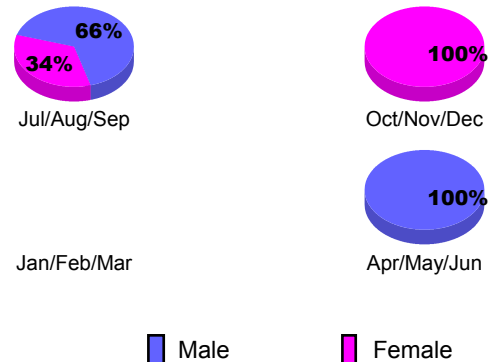

**Club Results 2012-2013**

Goal, New, Dropped, Gain/Loss

**YTD Status Quo Clubs 2012-2013**

Status Quo Clubs Compared to Status Quo Members

**Club Gain/Loss 2012-2013**

**MEMBERSHIP**

Month	Net Memb Goal	Actual New Memb	Actual Dropped Memb	Gain/Loss of Memb
<b>2012-2013</b>				
Jul/Aug/Sep		57	86	-29
Oct/Nov/Dec		62	82	-20
Jan/Feb/Mar		13	164	-151
Apr/May/Jun		128	128	0
<b>Totals</b>		<b>260</b>	<b>460</b>	<b>-200</b>

**Membership Results 2012-2013**

Goal, New, Dropped, Gain/Loss

**Gender Comparison 2012-2013**

**Membership Gain/Loss 2012-2013**