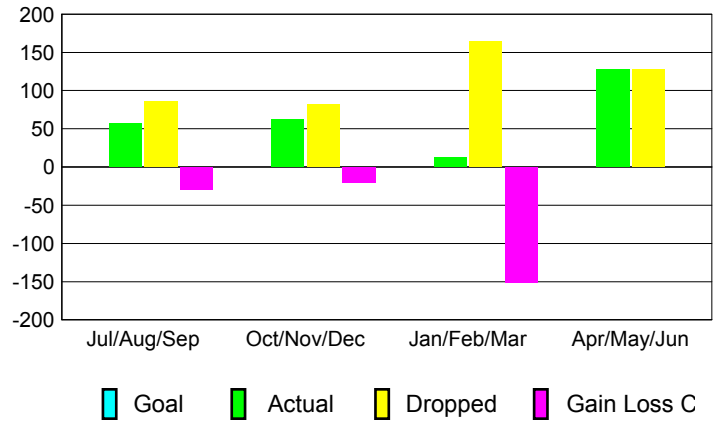

GMT: **PAUL CHOR HO FAN**

Location: **CHINA**

GMT CA: **5**

**CLUBS**

Month	New Club Goal	Actual New Clubs	Actual Dropped Clubs	Gain/Loss of Clubs
<b>2012-2013</b>				
Jul/Aug/Sep		0	3	-3
Oct/Nov/Dec		1	3	-2
Jan/Feb/Mar		0	7	-7
Apr/May/Jun		2	1	1
<b>Totals</b>		<b>3</b>	<b>14</b>	<b>-11</b>

**Club Results 2012-2013**

Goal, New, Dropped, Gain/Loss

**YTD Status Quo Clubs 2012-2013**

Status Quo Clubs Compared to Status Quo Members

**Club Gain/Loss 2012-2013**

**MEMBERSHIP**

Month	Net Memb Goal	Actual New Memb	Actual Dropped Memb	Gain/Loss of Memb
<b>2012-2013</b>				
Jul/Aug/Sep		57	86	-29
Oct/Nov/Dec		62	82	-20
Jan/Feb/Mar		13	164	-151
Apr/May/Jun		128	128	0
<b>Totals</b>		<b>260</b>	<b>460</b>	<b>-200</b>

**Membership Results 2012-2013**

Goal, New, Dropped, Gain/Loss

**Gender Comparison 2012-2013**

**Membership Gain/Loss 2012-2013**