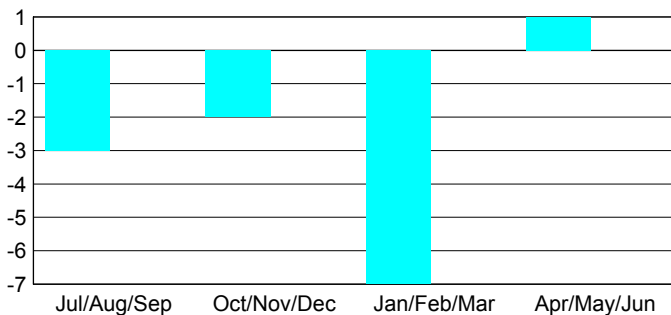

GMT: **PAUL CHOR HO FAN**

Location: **CHINA**

GMT CA: **5**

**CLUBS**

Month	New Club Goal	Actual New Clubs	Actual Dropped Clubs	Gain/Loss of Clubs
<b>2012-2013</b>				
Jul/Aug/Sep		0	3	-3
Oct/Nov/Dec		1	3	-2
Jan/Feb/Mar		0	7	-7
Apr/May/Jun		2	1	1
<b>Totals</b>		<b>3</b>	<b>14</b>	<b>-11</b>

**Club Results 2012-2013**

Goal, New, Dropped, Gain/Loss

**YTD Status Quo Clubs 2012-2013**

Status Quo Clubs Compared to Status Quo Members

**Club Gain/Loss 2012-2013**

**MEMBERSHIP**

Month	Net Memb Goal	Actual New Memb	Actual Dropped Memb	Gain/Loss of Memb
<b>2012-2013</b>				
Jul/Aug/Sep		57	86	-29
Oct/Nov/Dec		62	82	-20
Jan/Feb/Mar		13	164	-151
Apr/May/Jun		128	128	0
<b>Totals</b>		<b>260</b>	<b>460</b>	<b>-200</b>

**Membership Results 2012-2013**

Goal, New, Dropped, Gain/Loss

**Gender Comparison 2012-2013**

**Membership Gain/Loss 2012-2013**