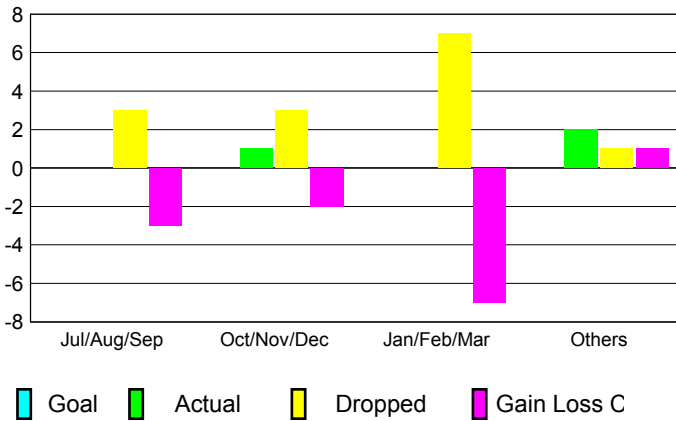

GMT: **PAUL CHOR HO FAN**

Location: **CHINA**

GMT CA: **5**

**CLUBS**

Month	New Club Goal	Actual New Clubs	Actual Dropped Clubs	Gain/Loss of Clubs
<b>2012-2013</b>				
Jul/Aug/Sep		0	3	-3
Oct/Nov/Dec		1	3	-2
Jan/Feb/Mar		0	7	-7
Apr/May/Jun		2	1	1
<b>Totals</b>		<b>3</b>	<b>14</b>	<b>-11</b>

**Club Results 2012-2013**

Goal, New, Dropped, Gain/Loss

**YTD Status Quo Clubs 2012-2013**

Status Quo Clubs Compared to Status Quo Members

**Club Gain/Loss 2012-2013**

**MEMBERSHIP**

Month	Net Memb Goal	Actual New Memb	Actual Dropped Memb	Gain/Loss of Memb
<b>2012-2013</b>				
Jul/Aug/Sep		57	86	-29
Oct/Nov/Dec		62	82	-20
Jan/Feb/Mar		13	164	-151
Apr/May/Jun		128	128	0
<b>Totals</b>		<b>260</b>	<b>460</b>	<b>-200</b>