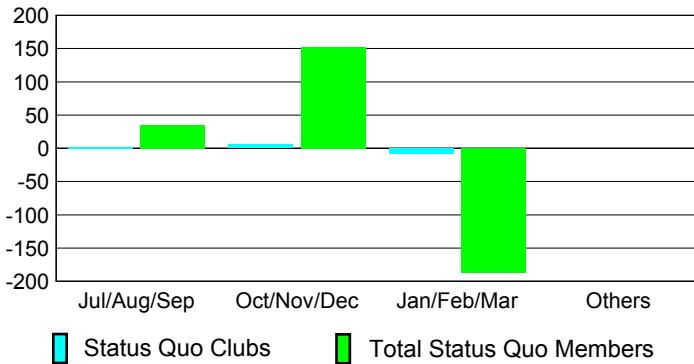

GMT: **PAUL CHOR HO FAN**

Location: **CHINA**

GMT CA: **5**

**CLUBS**

Month	New Club Goal	Actual New Clubs	Actual Dropped Clubs	Gain/Loss of Clubs
<b>2012-2013</b>				
Jul/Aug/Sep		0	3	-3
Oct/Nov/Dec		1	3	-2
Jan/Feb/Mar		0	7	-7
Apr/May/Jun		2	1	1
<b>Totals</b>		<b>3</b>	<b>14</b>	<b>-11</b>

**Club Results 2012-2013**

Goal, New, Dropped, Gain/Loss

**YTD Status Quo Clubs 2012-2013**

Status Quo Clubs Compared to Status Quo Members

**Club Gain/Loss 2012-2013**

**MEMBERSHIP**

Month	Net Memb Goal	Actual New Memb	Actual Dropped Memb	Gain/Loss of Memb
<b>2012-2013</b>				
Jul/Aug/Sep		57	86	-29
Oct/Nov/Dec		62	82	-20
Jan/Feb/Mar		13	164	-151
Apr/May/Jun		128	128	0
<b>Totals</b>		<b>260</b>	<b>460</b>	<b>-200</b>